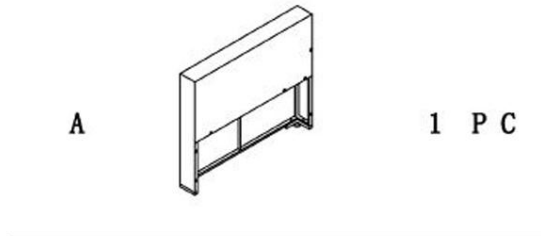

Instructions Manual

This manual has three parts: love seat, single chair and table. Make sure to match parts with part number and illustration provided to ensure you have the correct pieces for assembly.

Parts List

Contact Us!
We are here to help!
customerservice@aosom.com or
1-877-644-9366

*There are no Part J or O

Instructions Manual

This manual has three parts: love seat, single chair and table. Make sure to match parts with part number and illustration provided to ensure you have the correct pieces for assembly.

Assembly Instructions for the Love Seat

Parts used here:

*Hardware may vary based on batch.

Finished results

Assembly Instructions for the coffee table

Parts used here:

P		1PC
L		2PC
M		2PC
N		1PC
H	 M6*25	12PC
I		12PC
K		1 P C