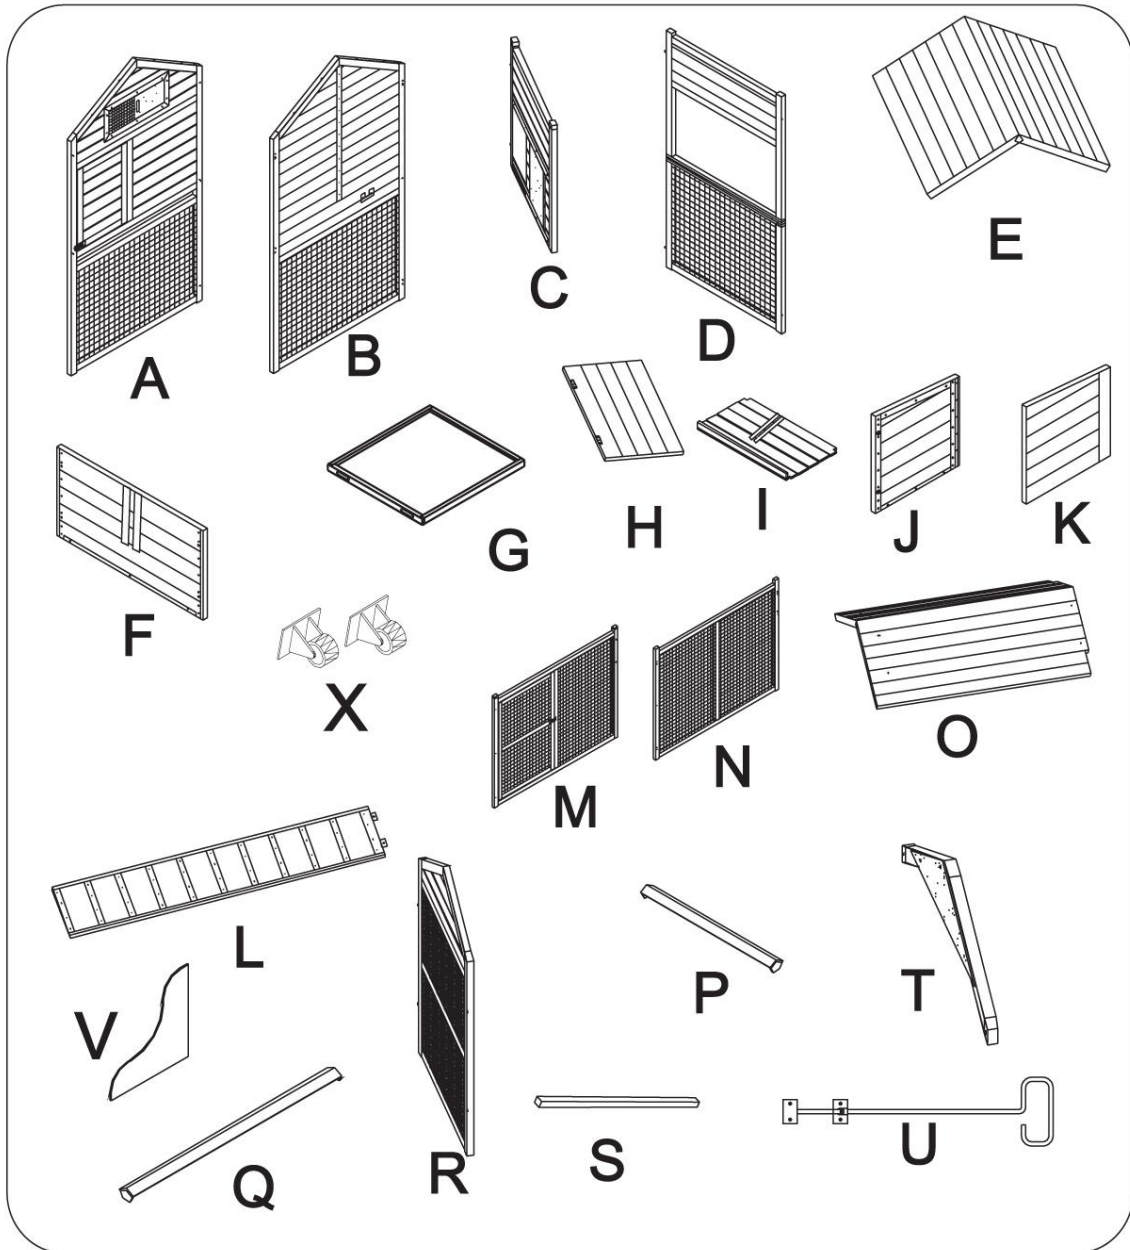

Pawhut Chicken Coop Poultry Hen House w/ Run and Wheels

Model # D3-0004

WARNING

Manufacturer and seller expressly disclaim any and all liability for personal injury, property damage or loss, whether direct, indirect, or incidental, resulting from the incorrect attachment, improper use, inadequate maintenance, or neglect of this product.

Parts List

BOLT	M6*50 (4PCS)	
	M6*35 (6PCS)	
SCREW	M4*55 (4PCS)	M4*25 (9PCS)
	M4*50 (16PCS)	M3*20 (4PCS)
	M4*40 (4PCS)	M3*16 (8PCS)
	M4*30 (10PCS)	

Missing something? Contact Us!

We are here to help!

customerservice@aosom.com or 1-877-644-9366